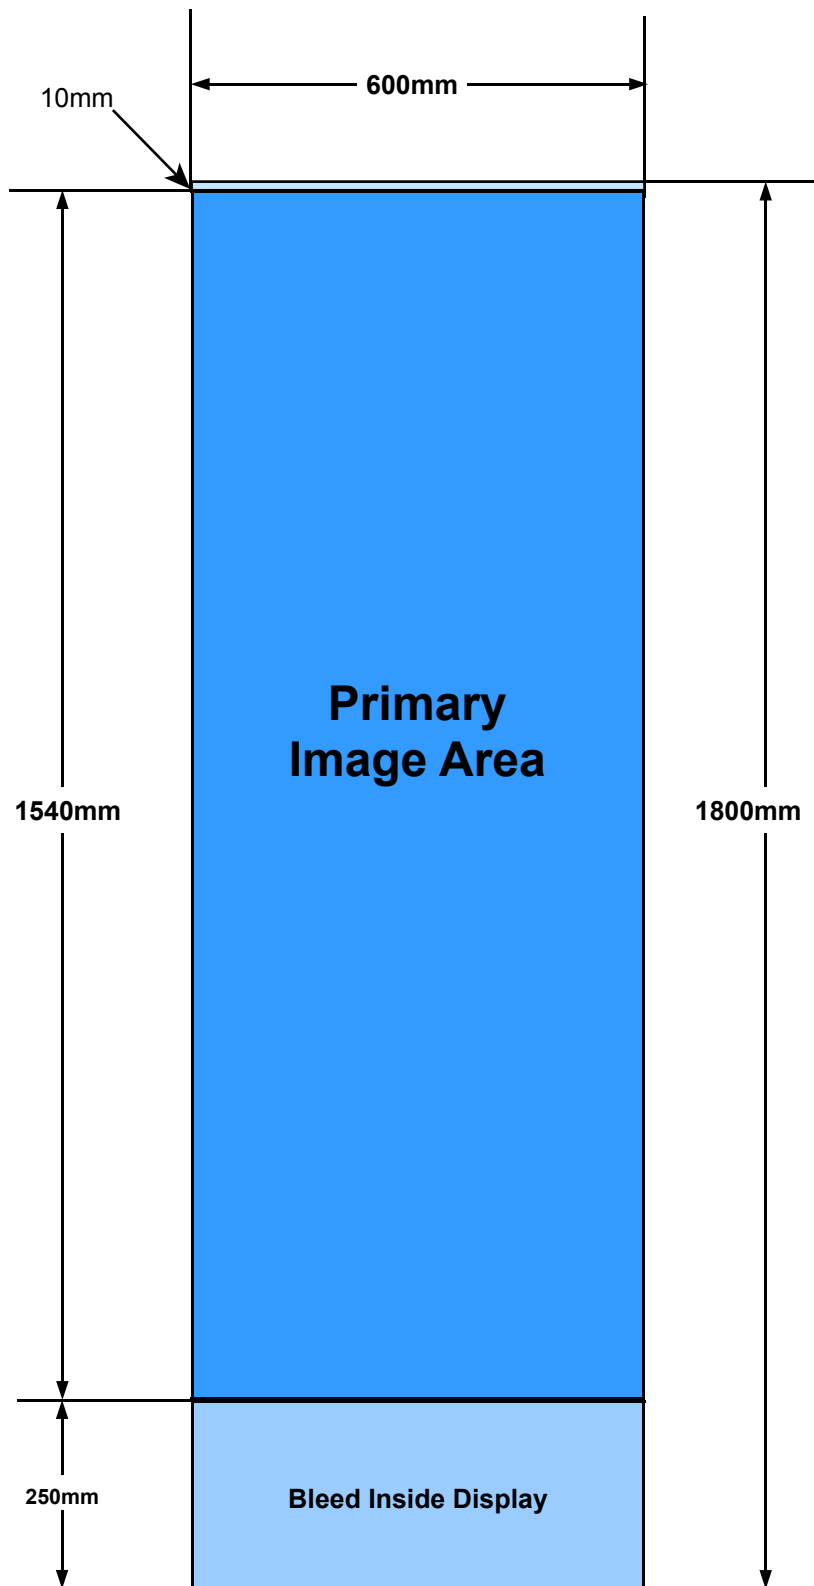

Template Roll-Up Lite 600mm

Based on pole measurement of 1645mm