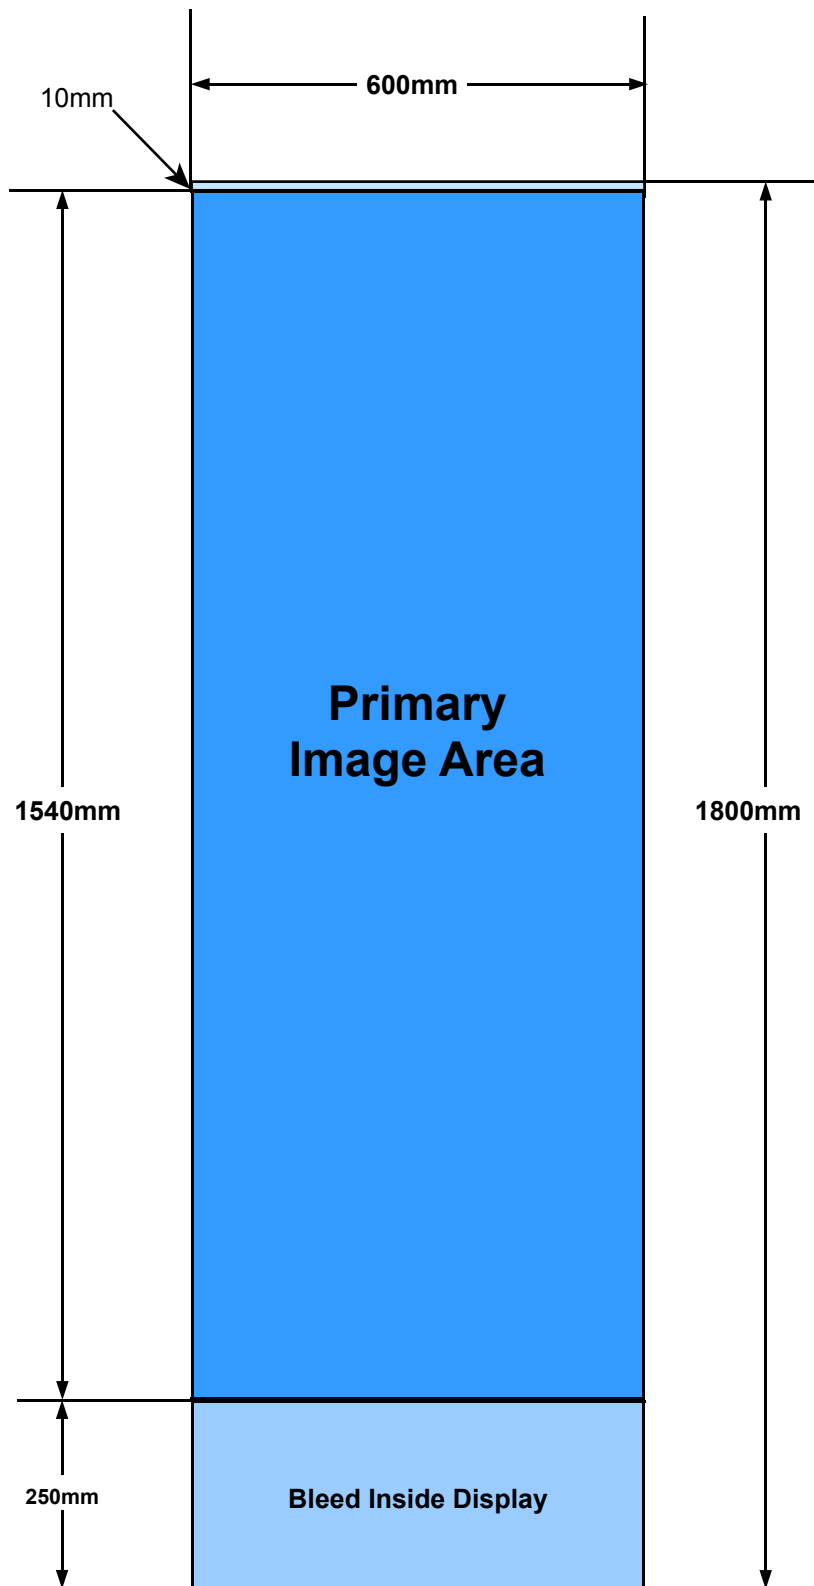

Template Roll-Up Regular 600mm

Based on pole measurement of 1645mm